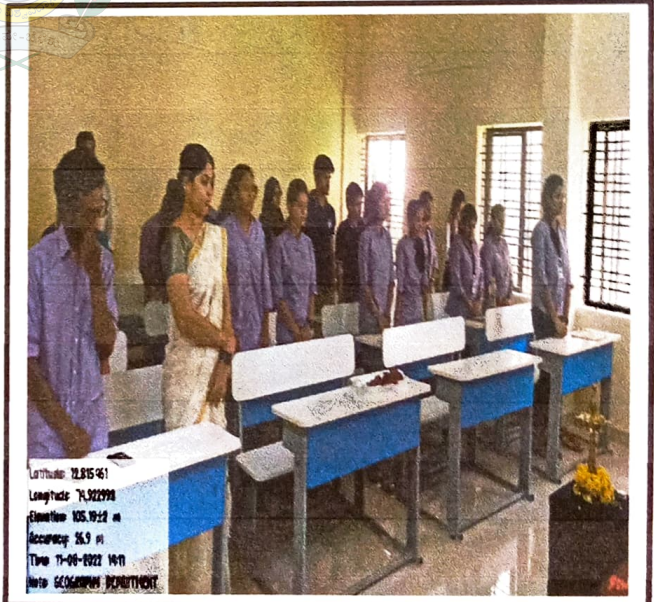

Students attending the session

THE CHIEF
UNIVERSITY EMPLOYMENT INFORMATION
AND GUIDANCE BUREAU
MANGALORE UNIVERSITY
Mangalaganethri - 574 199