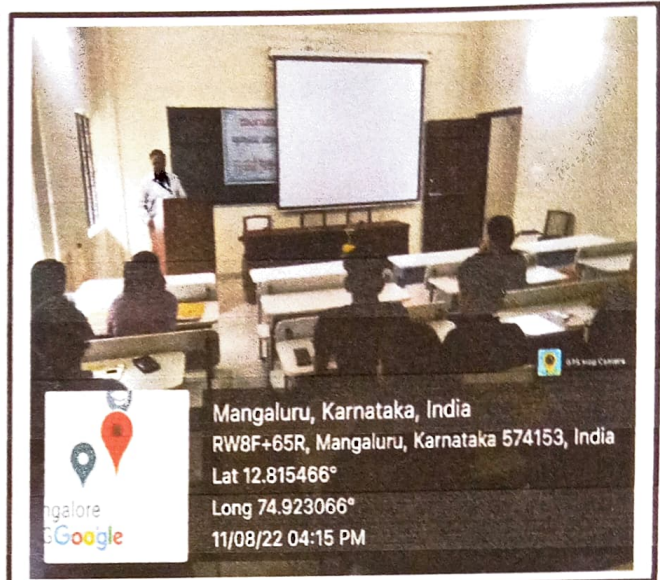

Sri S. J. Hemachandra addressing the session