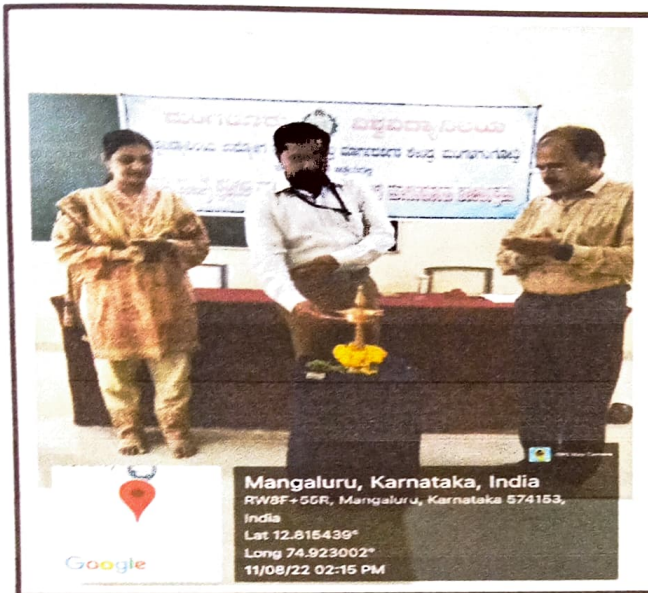

Overall the programme helped the students to have a better understanding about Personality Development and skill development schemes and also about various competitive exams. A total of 25 students attended the program.

Inaugural Ceremony